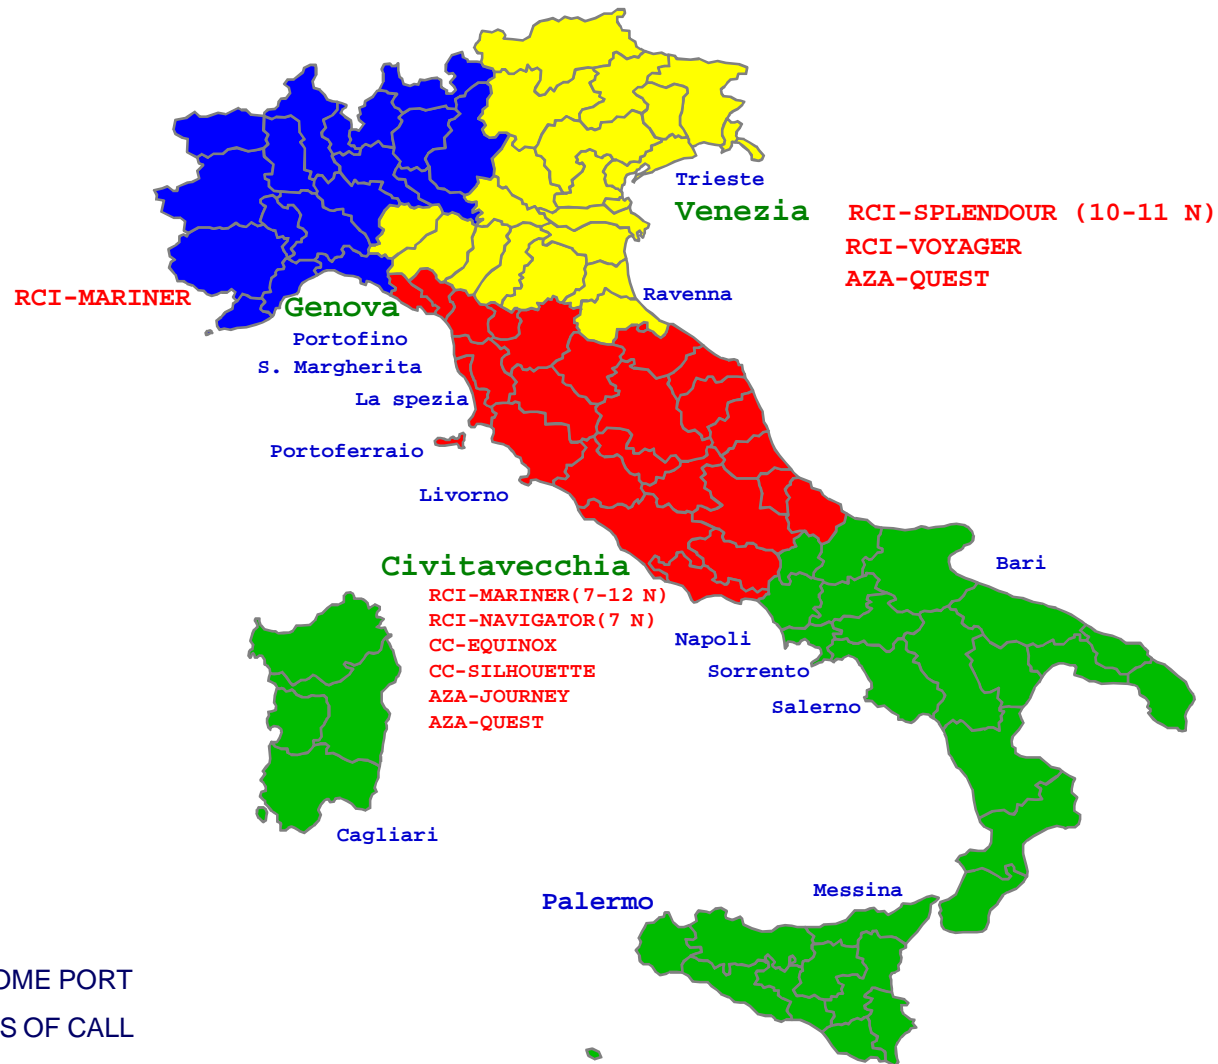

RCCL ITALY SHIPS CALL 2011